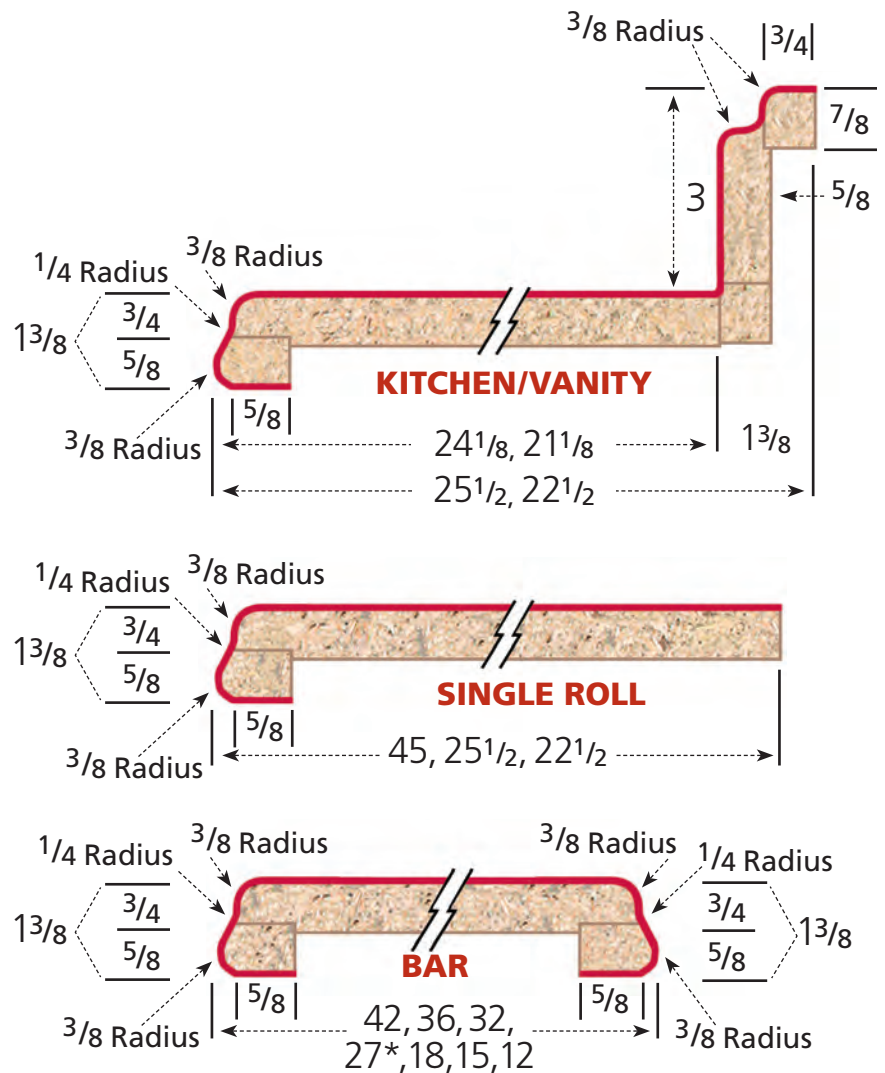

# GENEVA

Modern Drop Ogee

- Clean, attractive edge contour lines.
- Subtle modern drop ogee emanates understated class.
- Achieve the luxurious look and feel of granite, stone or solid surface countertops at a fraction of the cost.
- Choose from a wide selection of deep-sheen, light-reflecting premium laminates from major manufacturers.
- Complete your kitchen, bath or bar with the latest in expert craftsmanship and quality from VT Industries.
- Patent No. US D607, 242 S

## SPECIFICATIONS

- Standard substrate is 3/4" industrial grade particleboard, available in 8', 10' and 12' lengths.
- Both standard and special styles and sizes are suitable for all residential, commercial, institutional or light industrial applications.
- Available surfaced with Wilsonart® and Formica®
- Available as an environmentally friendly EQcountertop.