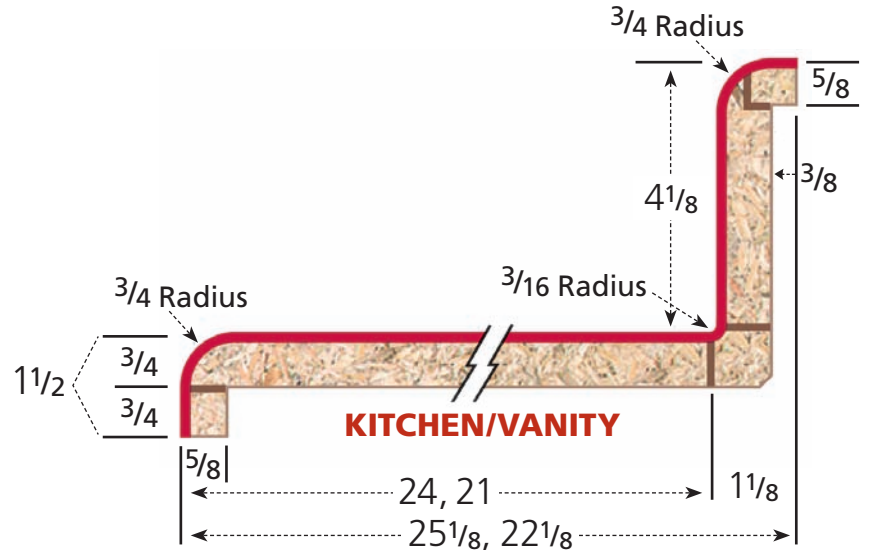

## Waterfall Edge

- Classic, postformed waterfall edge is one of our most popular profiles.
- $\frac{3}{4}$ " radius on waterfall edge and backsplash provides a tighter, more contemporary look.

GEORGIA

## SPECIFICATIONS

- Standard substrate is  $\frac{3}{4}$ " industrial grade particleboard, available in 8', 10' and 12' lengths. Other substrates and backers available upon request.
- Postformed grade laminates meet the latest ANSI thickness standards.
- Both standard and special styles and sizes are suitable for all residential, commercial, institutional or light industrial applications.
- Available surfaced with Wilsonart®, Formica®, Nevamar® and Pionite®.