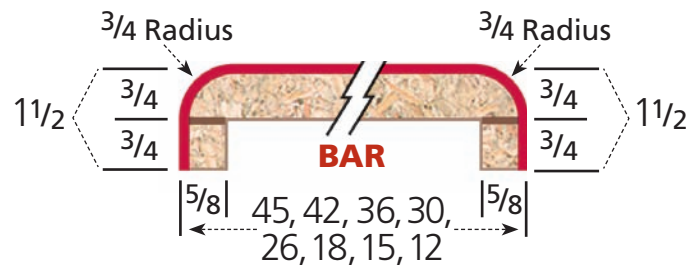

## Waterfall Edge

- Classic, postformed waterfall edge is one of our most popular profiles.
- $\frac{3}{4}$ " radius on waterfall edge and backsplash provides a tighter, more contemporary look.

GEORGIA

## SPECIFICATIONS

- Standard substrate is  $\frac{3}{4}$ " industrial grade particleboard, available in 8', 10' and 12' lengths. Other substrates and backers available upon request.
- Postformed grade laminates meet the latest ANSI thickness standards.
- Both standard and special styles and sizes are suitable for all residential, commercial, institutional or light industrial applications.
- Available surfaced with Wilsonart®, Formica®, Nevamar® and Pionite®.