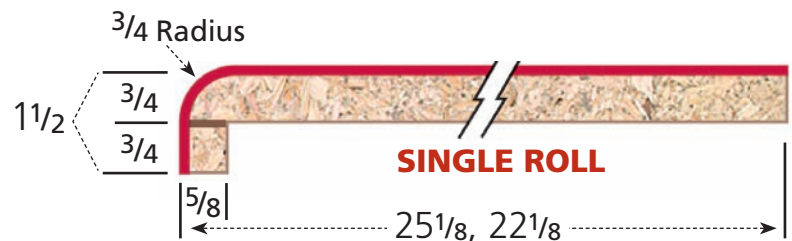

## Waterfall Edge

- Classic, postformed waterfall edge is one of our most popular profiles.
- $\frac{3}{4}$ " radius on waterfall edge and backsplash provides a tighter, more contemporary look.

GEORGIA

## SPECIFICATIONS

- Standard substrate is  $\frac{3}{4}$ " industrial grade particleboard, available in 8', 10' and 12' lengths. Other substrates and backers available upon request.
- Postformed grade laminates meet the latest ANSI thickness standards.
- Both standard and special styles and sizes are suitable for all residential, commercial, institutional or light industrial applications.
- Available surfaced with Wilsonart®, Formica®, Nevamar® and Pionite®.