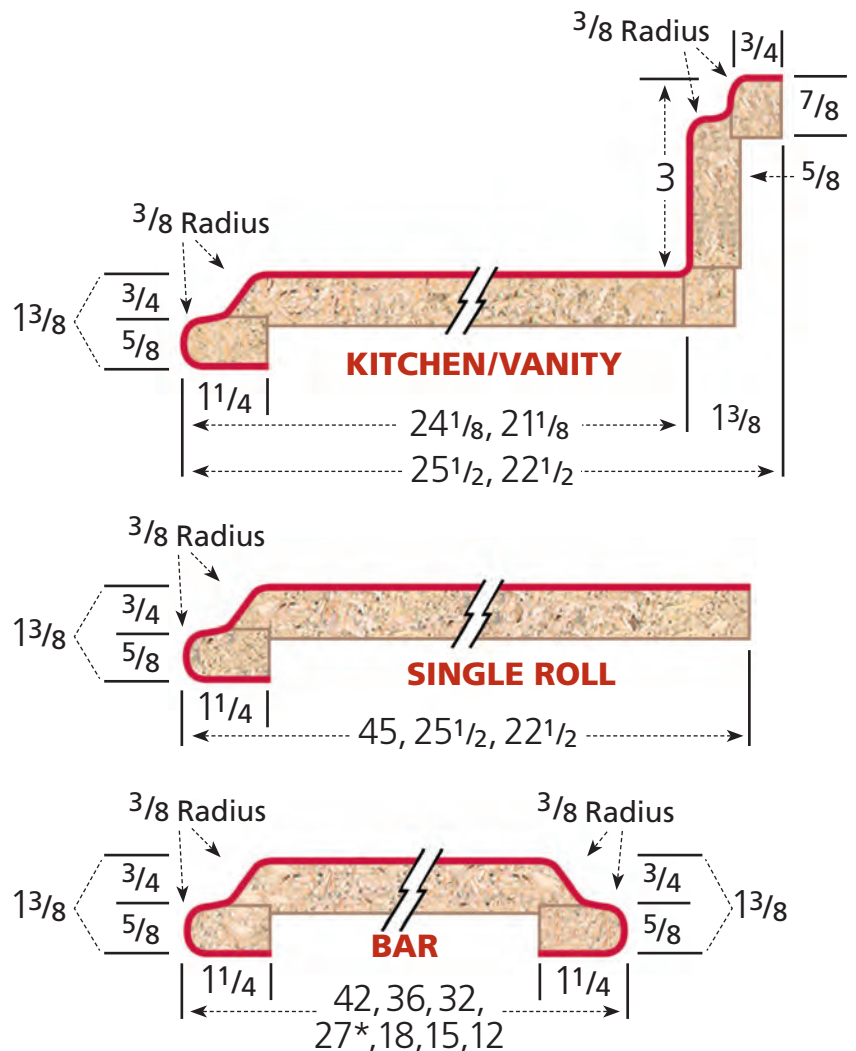

VALENCIA

Full-Wrap Ogee

- Dramatic, graceful contoured slope.
- Full-wrap edge design for classic sophistication.
- Achieve the luxurious look and feel of granite, stone or solid surface countertops at a fraction of the cost.
- Choose from a wide selection of deep-sheen, light-reflecting premium laminates from major manufacturers.
- Complete your kitchen, bath or bar with the latest in expert craftsmanship and quality from VT Industries.
- Patent No. US D607, 241 S

SPECIFICATIONS

- Standard substrate is 3/4" industrial grade particleboard, available in 8', 10' and 12' lengths.
- Both standard and special styles and sizes are suitable for all residential, commercial, institutional or light industrial applications.
- Available surfaced with Wilsonart® and Formica®
- Available as an environmentally friendly EQcountertop.

*Standard in Georgia plant is 26.

All measurements in inches. Drawings not to scale.

Printed on recycled and recyclable paper.

BJS VL 0308

CUSTOMER SERVICE: 888.287.8356

WWW.VTINDUSTRIES.COM/COUNTERTOPS

VT Fine Laminate
Countertops
INDUSTRIES